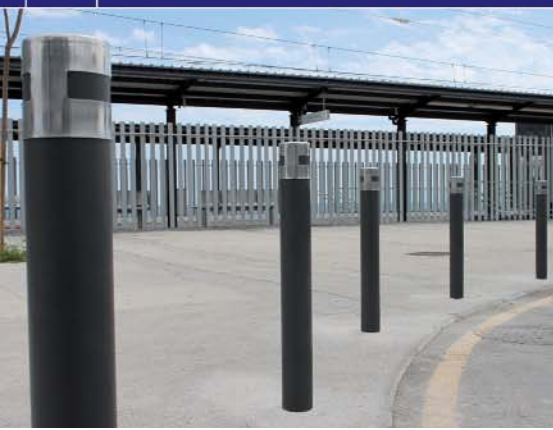

Mobiliario urbano / Urban furniture
Señalización vial / Road signalization