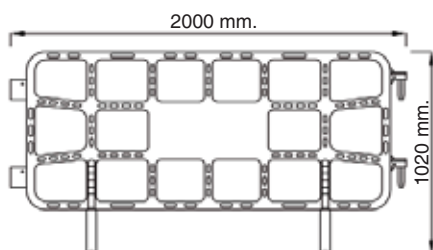

Ref. VP02AM

Valla plástico / Crowd control barrier

Ref.	Color	Medidas / Sizes
VP02AM	Yellow	2000x1020 mm.
VP02RO	Red	2000x1020 mm.
VP02AZ	Blue	2000x1020 mm.

*Consultar otros colores. / Other colors available.

*Personalización logo o texto identificativo.
Personalized logo or text.