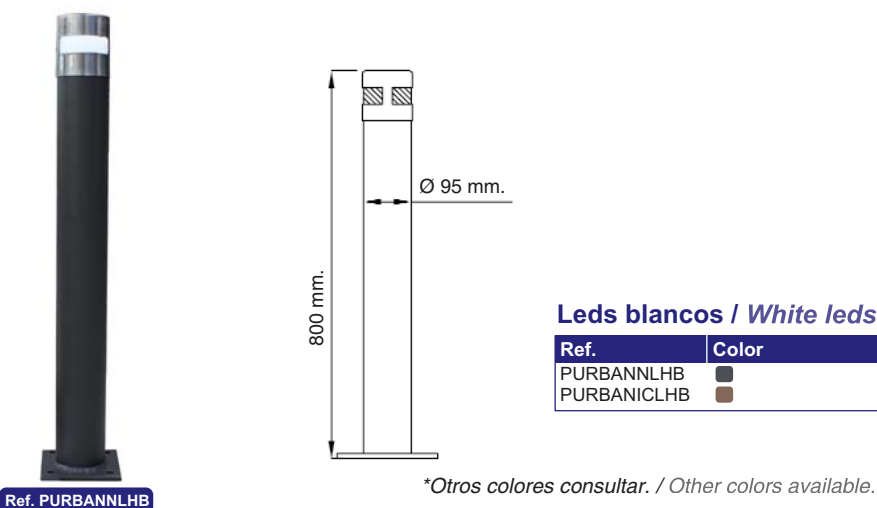

Leds blancos / White leds

Ref.	Color
PURBANNLHB	■
PURBANICLHB	■

*Otros colores consultar. / Other colors available.