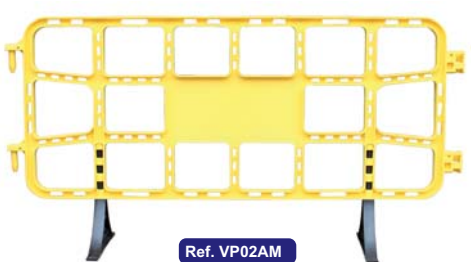

- Diseño atractivo e innovador. / *Attractive, innovative desing.*
- No requieren mantenimiento. / *No need maintenance.*
- Cantos redondeados evitando posibles daños. / *Rounded edges to avoid possible damages.*
- Ecológicas (son reciclables). / *Ecological (recyclable).*
- Paletizables. Fácil almacenamiento y transporte. / *Easy storage and palletizing.*
- Pies desmontables reforzados con acero macizo en su interior. / *Removable feets with solid steel.*
- Personalización del escudo, logo o texto identificativo. / *Personalized shield, logo or text.*
- Fácil y rápido conexionado entre ellas. / *Fast and easy linking between barriers sections.*

Valla plástico STOPPER 01 / STOPPER 01 crowd control barrier

Valla plástico / Crowd control barrier

Ref.	Color	Medidas / Sizes
VP01AM	Yellow	1150x1020 mm.
VP01RO	Red	1150x1020 mm.
VP01AZ	Blue	1150x1020 mm.

*Personalización logo o texto identificativo.
Personalized logo or text.

*Consultar otros colores. / Other colors available.

Diseño protegido / Registered desing

Material: Plástico polipropileno.
Polypropylene plastic.

Valla plástico STOPPER 02 / STOPPER 02 crowd control barrier

Valla plástico / Crowd control barrier

Ref.	Color	Medidas / Sizes
VP02AM	Yellow	2000x1020 mm.
VP02RO	Red	2000x1020 mm.
VP02AZ	Blue	2000x1020 mm.

*Consultar otros colores. / Other colors available.

*Personalización logo o texto identificativo.
Personalized logo or text.

Diseño protegido / Registered desing

Material: Plástico polipropileno.
Polypropylene plastic.