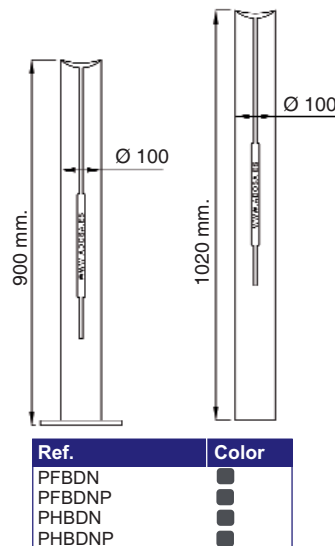

Pilona BADALONA - Fija / BADALONA bollard - Fixed

Ref.	Color
PFBDN	
PFBDNP	
PHBDN	
PHBDNP