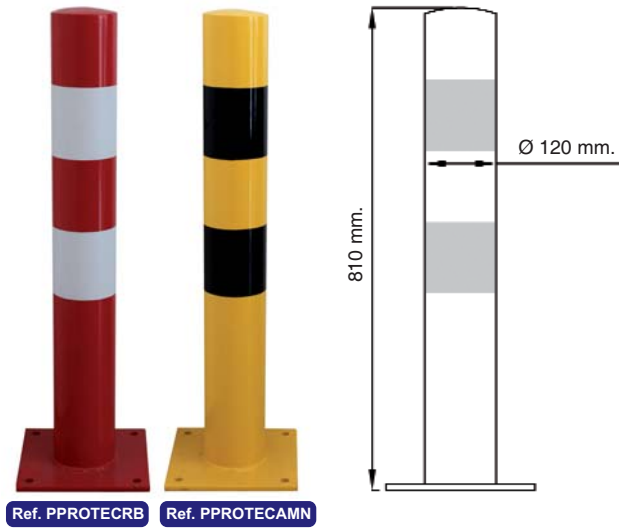

Pilona PROTECT - Fija / PROTECT bollard - Fixed

Fija / Fixed

Ref.	Color
PPROTECRB	
PPROTECAMN