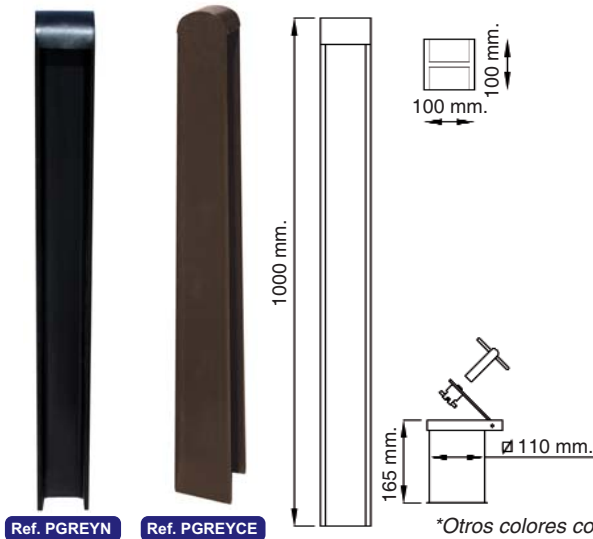

Pilona GREY - Fija o extraíble / GREY bollard - Fixed or removable

PRODUCTO NACIONAL ADO

Fija / Fixed

Ref.	Color
PGREY	■
PGREYG	■
PGREYC	■
PGREYAM	■

Extraíble / Removable

Ref.	Color
PGREYE	■
PGREYGE	■
PGREYCE	■
PGREYAME	■