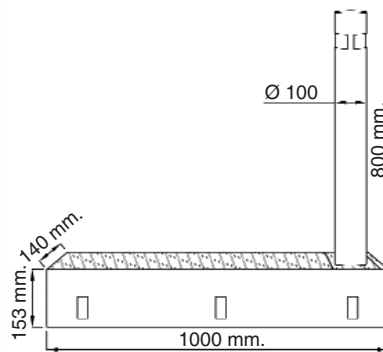

Pilona DESMON - Extraíble / DESMON bollard - Removable

Extraíble / Removable

Ref.	Color
PDESMON	

Material: Hierro.

Pilona STC - Abatible / STC bollard - Fold down

Abatible / Fold down

Ref.	Color
PILONASTC	

Material: Hierro galvanizado y acero inox.
Galvanized iron and stainless steel.