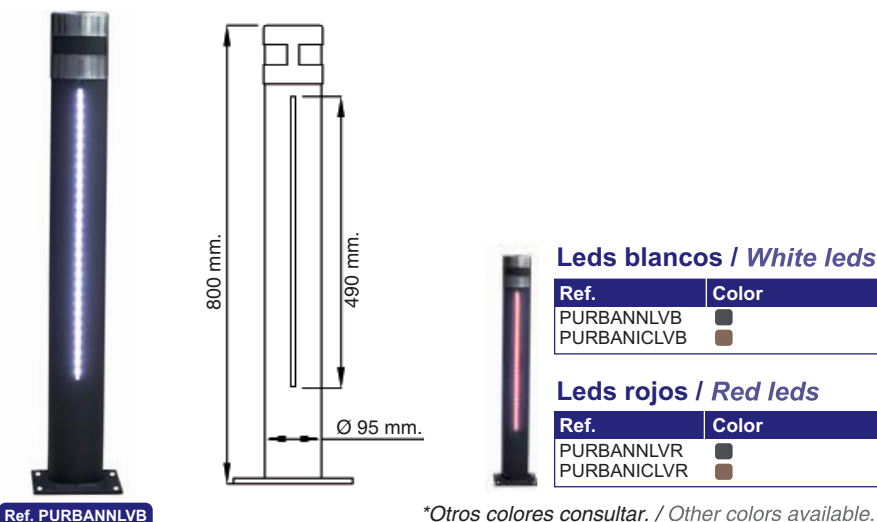

Leds blancos / White leds

Ref.	Color
PURBANNLVB	■
PURBANICLVB	■

Leds rojos / Red leds

Ref.	Color
PURBANNLVR	■
PURBANICLVR	■

*Otros colores consultar. / Other colors available.