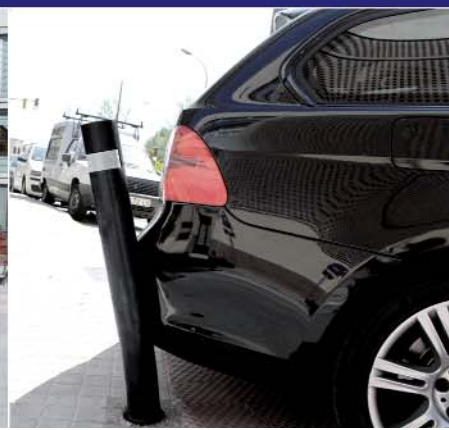

Mobiliario urbano / Urban furniture
Señalización vial / Road signalization